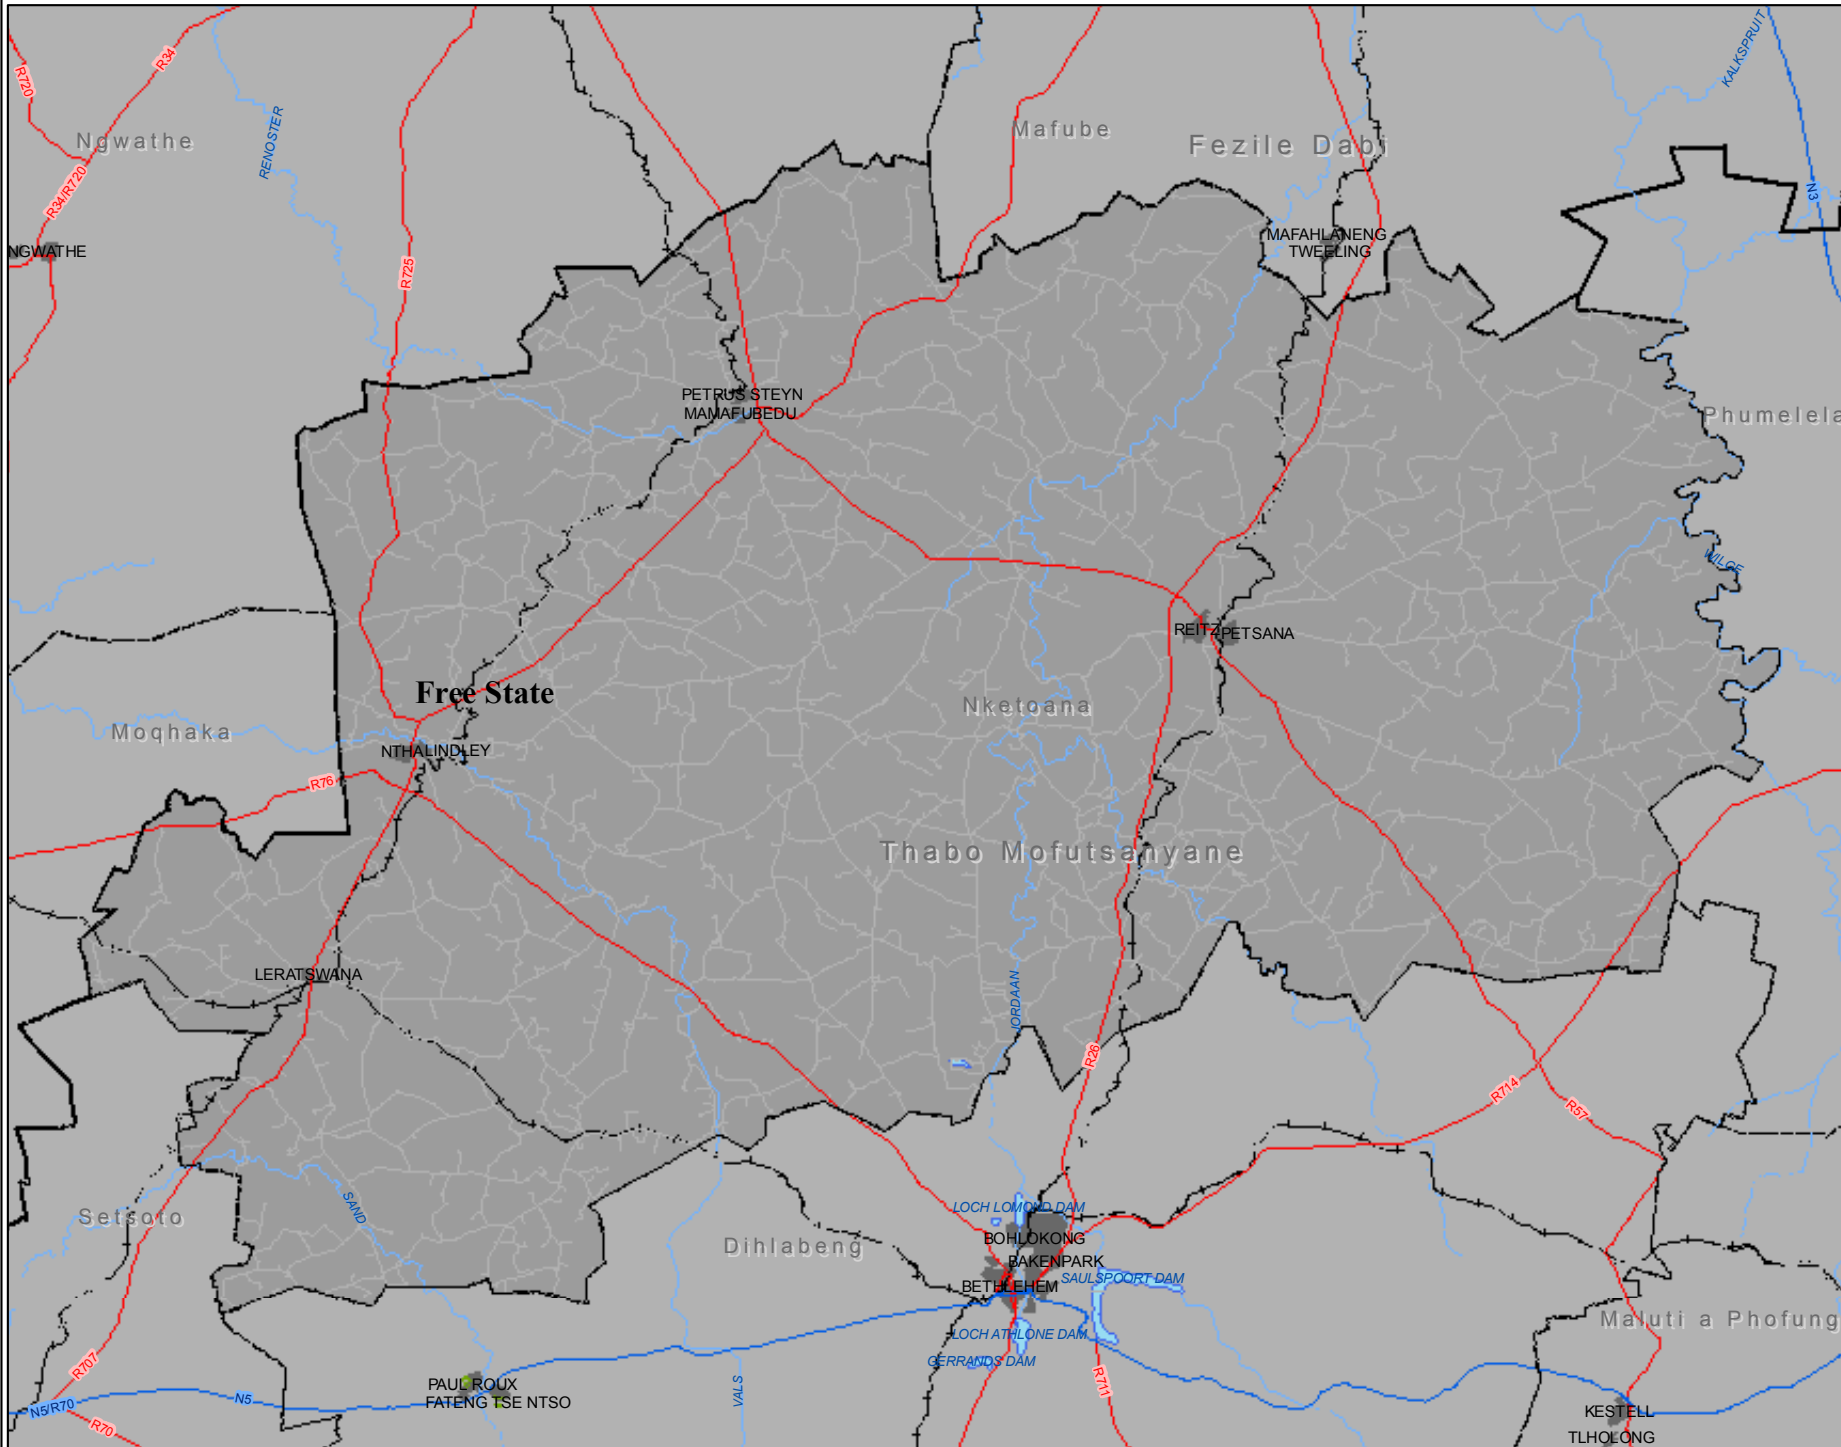

Nketoana Municipality - Basemap

0 5 10 20 km
1:550,000

Legend

- Provinces
- Local Municipal Boundaries
- National Route
- Main Route
- Secondary Route
- Rail
- Parks
- Waterbodies
- Rivers
- Settlements
- District_Municipal Boundaries

Map Created by:
National Disaster Management Centre
(+27) 12 334 0444 (t)
(+27) 12 334 0810 (f)
www.ndmc.gov.za

Data Supplied by:
Boundaries - MDB (08)
Cities & Towns - S&M (08)
Roads - BCX (08)
Parks - Dept Agriculture
Rivers & Waterbodies - BCX (08)

NDMC_Maps\LM Maps\Basemap\Nketoana_A4_LS